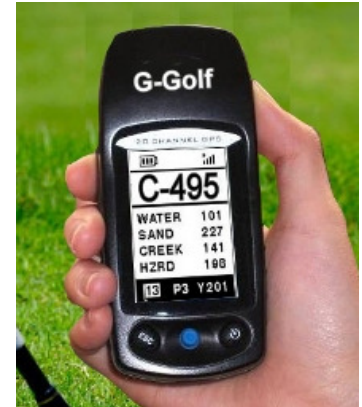

# GPS Golf Green Caddie

**GeoGolf lets you become the Master of the Game**

## GF-2000

1. **G-Golf provides you the precise distance-information of Golf course.**
2. **Transfer all database from the device to the PC.**
3. **Transfer the preloaded database form PC to the device.**
4. **Connect to Google Map to create the database by oneself.**
5. **Scorecard : including professional/Advanced/men/senior /women**
6. **Auto off setting for 60,120,180mins.**
7. **GPS Stabilization function.**
8. **Personal Password management**
9. **Save Up to 40 GOLF-courses.**
10. GPS Receiver: SIRF III Chipset L1, 1575.42 MHz, C/A code
11. Built-in Memory:16M bit.
12. LCD Resolution: 105\*160 pixel, grayscale, high-contrast LCD with backlight display.
13. Interface: MINI USB
14. Battery Life: 12-14hours
15. Antenna: Built in Porcelain antenna
16. Dimension:120(L) x 54(W) x 30(H) mm
17. Weight:127grams (including Battery)
18. Water Resistant

### ***Package Information:***

- GPS-GOLF Device
- Satellite-based augmentation system for unsurpassed accuracy
- 2 AA battery up to 14 hours